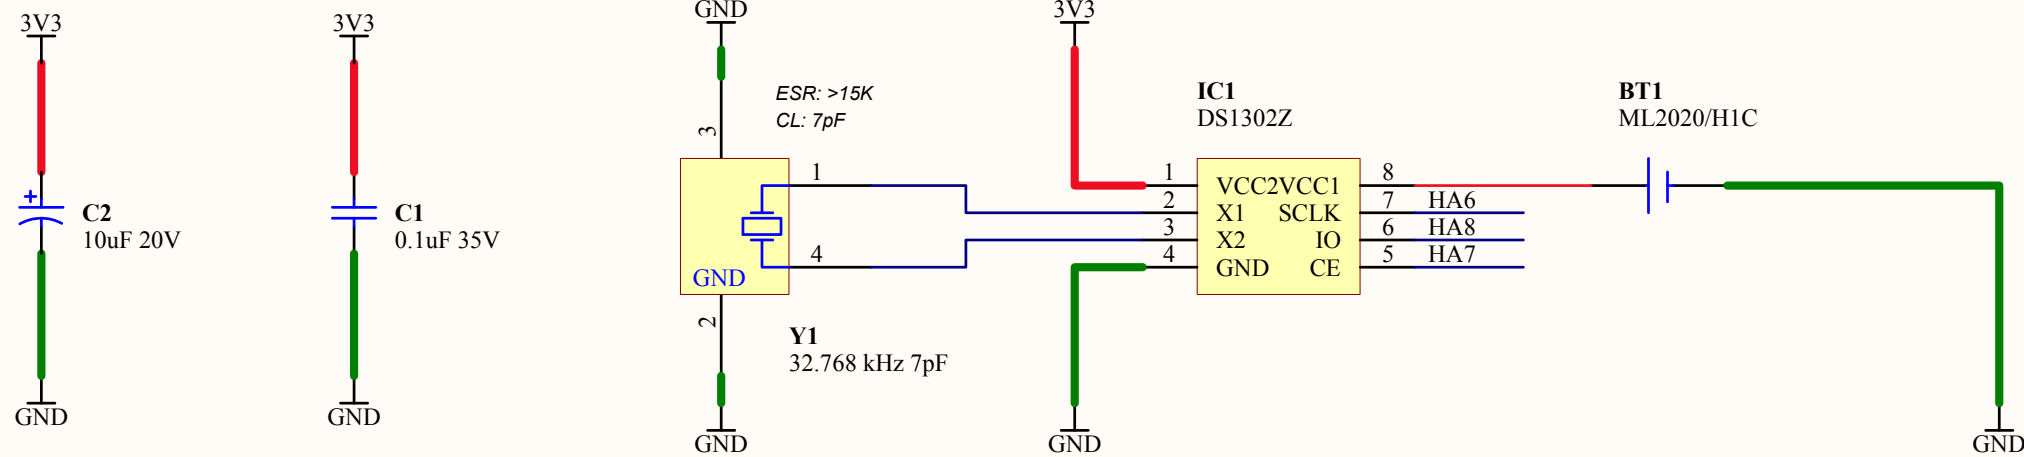

SRKH - 11-SEPT-2010

www.AppleLogic.org

315MHZ = YELLOW - 433MHZ = GREEN

RXD

RF Wireless Radio ASK Super-regenerative 4CH Receiver Module with Decoder

TXD

RF Wireless Radio ASK 3310A Superheterodyne Receiver Module with Encoder

OR

RF Wireless Radio ASK Transmitting Module 4CH TM1000-4

POOL PAD PARTNER
PPP1.0
WIRELESS COMMS AND
REAL TIME CLOCK BOARD