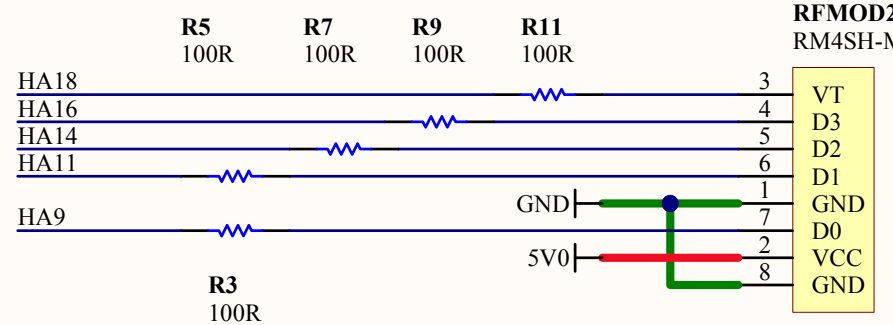

SRKH - 11-SEPT-2010

www.AppleLogic.org

315MHZ = YELLOW - 433MHZ = GREEN

RXD

RF Wireless Radio ASK Super-regenerative 4CH Receiver Module with Decoder

TXD

RF Wireless Radio ASK 3310A Superheterodyne Receiver Module with Encoder

OR

RF Wireless Radio ASK Transmitting Module 4CH TM1000-4

POOL PAD PARTNER
PPP1.0
WIRELESS COMMS AND
REAL TIME CLOCK BOARD