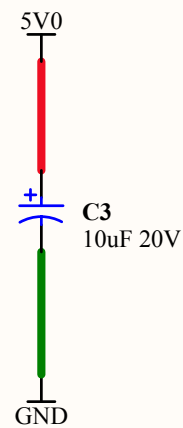

SRKH - 11-SEPT-2010

www.AppleLogic.org

315MHZ = YELLOW - 433MHZ = GREEN

RXD

RF Wireless Radio ASK Super-regenerative 4CH Receiver Module with Decoder

TXD

RF Wireless Radio ASK 3310A Superheterodyne Receiver Module with Encoder

OR

RF Wireless Radio ASK Transmitting Module 4CH TM1000-4

POOL PAD PARTNER
PPP1.0
WIRELESS COMMS AND
REAL TIME CLOCK BOARD