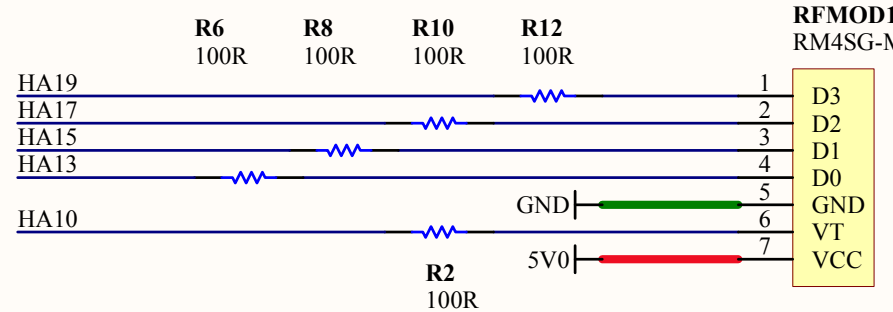

SRKH - 11-SEPT-2010

www.AppleLogic.org

315MHZ = YELLOW - 433MHZ = GREEN

RXD

RF Wireless Radio ASK Super-regenerative 4CH Receiver Module with Decoder

TXD

RF Wireless Radio ASK 3310A Superheterodyne Receiver Module with Encoder

OR

RF Wireless Radio ASK Transmitting Module 4CH TM1000-4

POOL PAD PARTNER
PPP1.0
WIRELESS COMMS AND
REAL TIME CLOCK BOARD