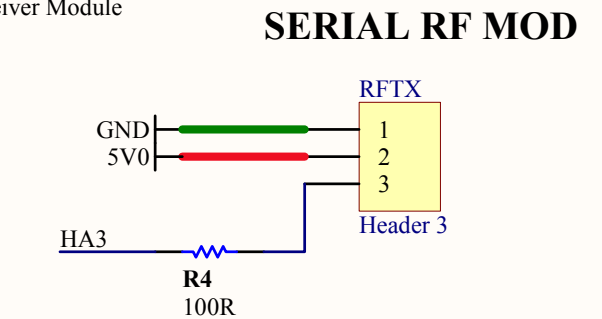

SRKH - 11-SEPT-2010

www.AppleLogic.org

315MHZ = YELLOW - 433MHZ = GREEN

RXD

RF Wireless Radio ASK Super-regenerative 4CH Receiver Module with Decoder

TXD

RF Wireless Radio ASK 3310A Superheterodyne Receiver Module with Encoder

OR

RF Wireless Radio ASK Transmitting Module 4CH TM1000-4

POOL PAD PARTNER
PPP1.0
WIRELESS COMMS AND
REAL TIME CLOCK BOARD