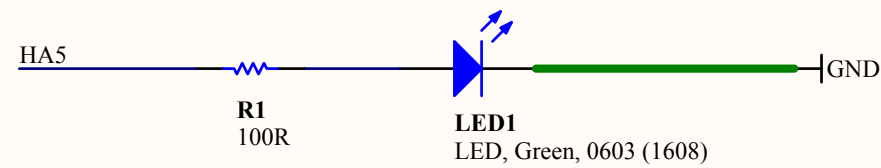

SRKH - 11-SEPT-2010

www.AppleLogic.org

315MHZ = YELLOW - 433MHZ = GREEN

RXD

RF Wireless Radio ASK Super-regenerative 4CH Receiver Module with Decoder

TXD

RF Wireless Radio ASK 3310A Superheterodyne Receiver Module with Encoder