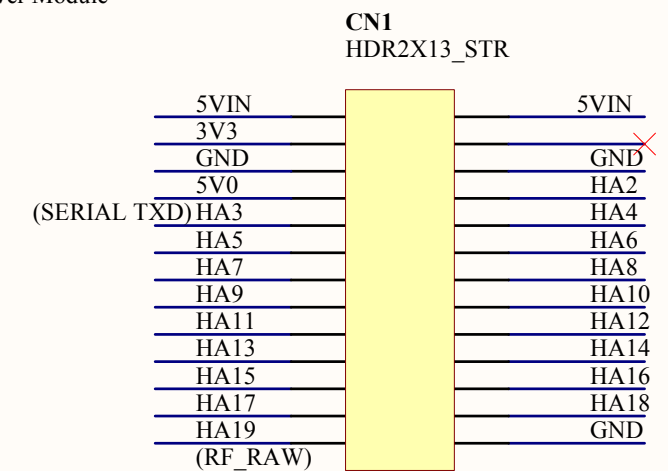

SRKH - 11-SEPT-2010

www.AppleLogic.org

315MHZ = YELLOW - 433MHZ = GREEN

RXD

RF Wireless Radio ASK Super-regenerative 4CH Receiver Module with Decoder

TXD

RF Wireless Radio ASK 3310A Superheterodyne Receiver Module with Encoder

OR

RF Wireless Radio ASK Transmitting Module 4CH TM1000-4

POOL PAD PARTNER
PPP1.0
WIRELESS COMMS AND
REAL TIME CLOCK BOARD