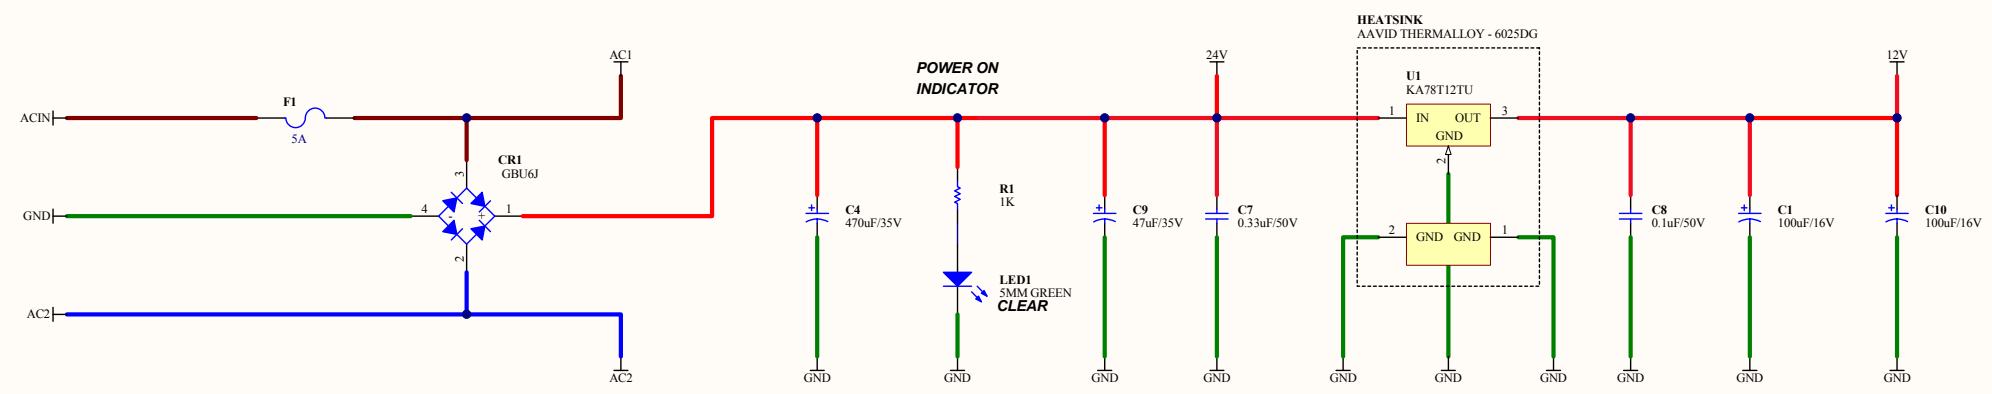

SRKH - 11-SEPT-2010

www.AppleLogic.org

POOL PAD PARTNER
PPP WEJB V1.0
WET END JUNCTION BOX