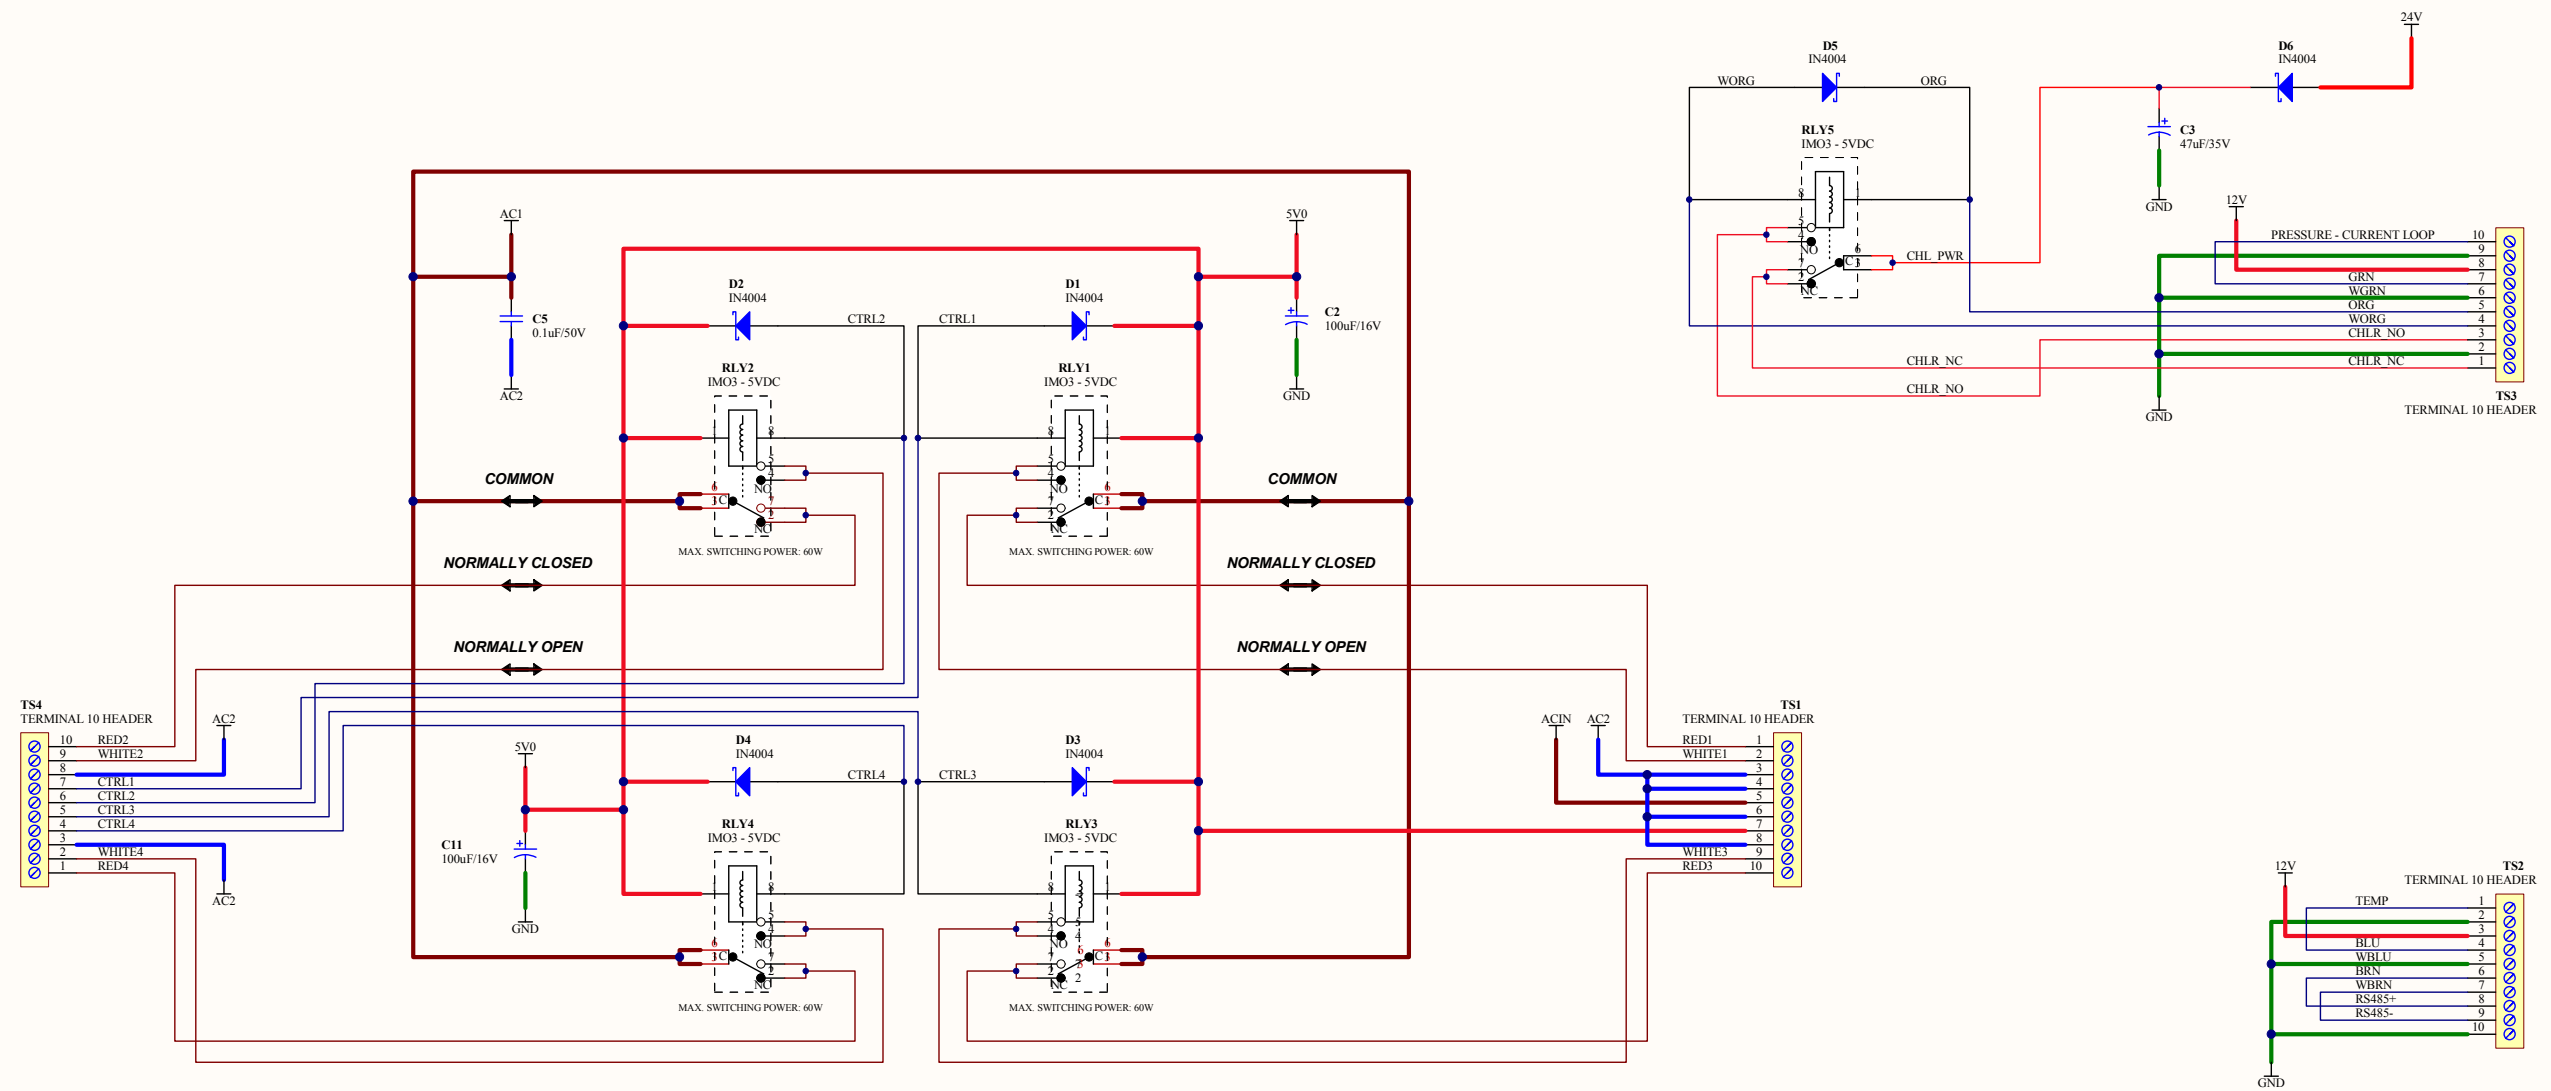

SRKH - 11-SEPT-2010

www.AppleLogic.org

POOL PAD PARTNER
PPP WEJB V1.0
WET END JUNCTION BOX